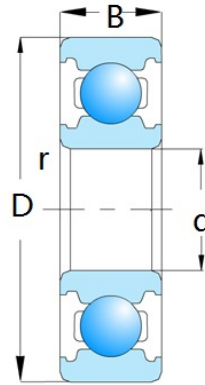

# SS6800 Series

select Inquiry	Bearing No.	d(mm)	D(mm)	B(mm)	Dynamic Load Rating(KN)	Static Load Rating(KN)	Speed Limit(r/min) (Grease)	Speed Limit(r/min) (Oil)	Weight(kg)
----------------	-------------	-------	-------	-------	-------------------------	------------------------	-----------------------------	--------------------------	------------