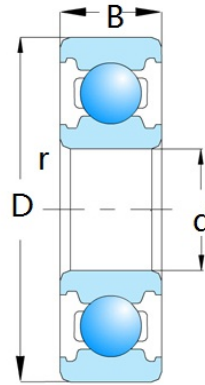

SS6800 Series

select Inquiry	Bearing No.	d(mm)	D(mm)	B(mm)	Dynamic Load Rating(KN)	Static Load Rating(KN)	Speed Limit(r/min) (Grease)	Speed Limit(r/min) (Oil)	Weight(kg)
----------------	-------------	-------	-------	-------	-------------------------	------------------------	-----------------------------	--------------------------	------------