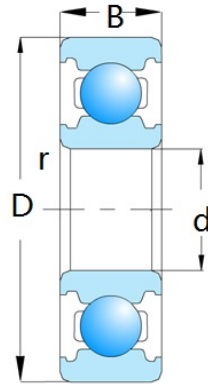

SS6800 Series

select Inquiry	Bearing No.	d(mm)	D(mm)	B(mm)	Dynamic Load Rating(KN)	Static Load Rating(KN)	Speed Limit(r/min) (Grease)	Speed Limit(r/min) (Oil)	Weight(kg)
----------------	-------------	-------	-------	-------	-------------------------	------------------------	-----------------------------	--------------------------	------------